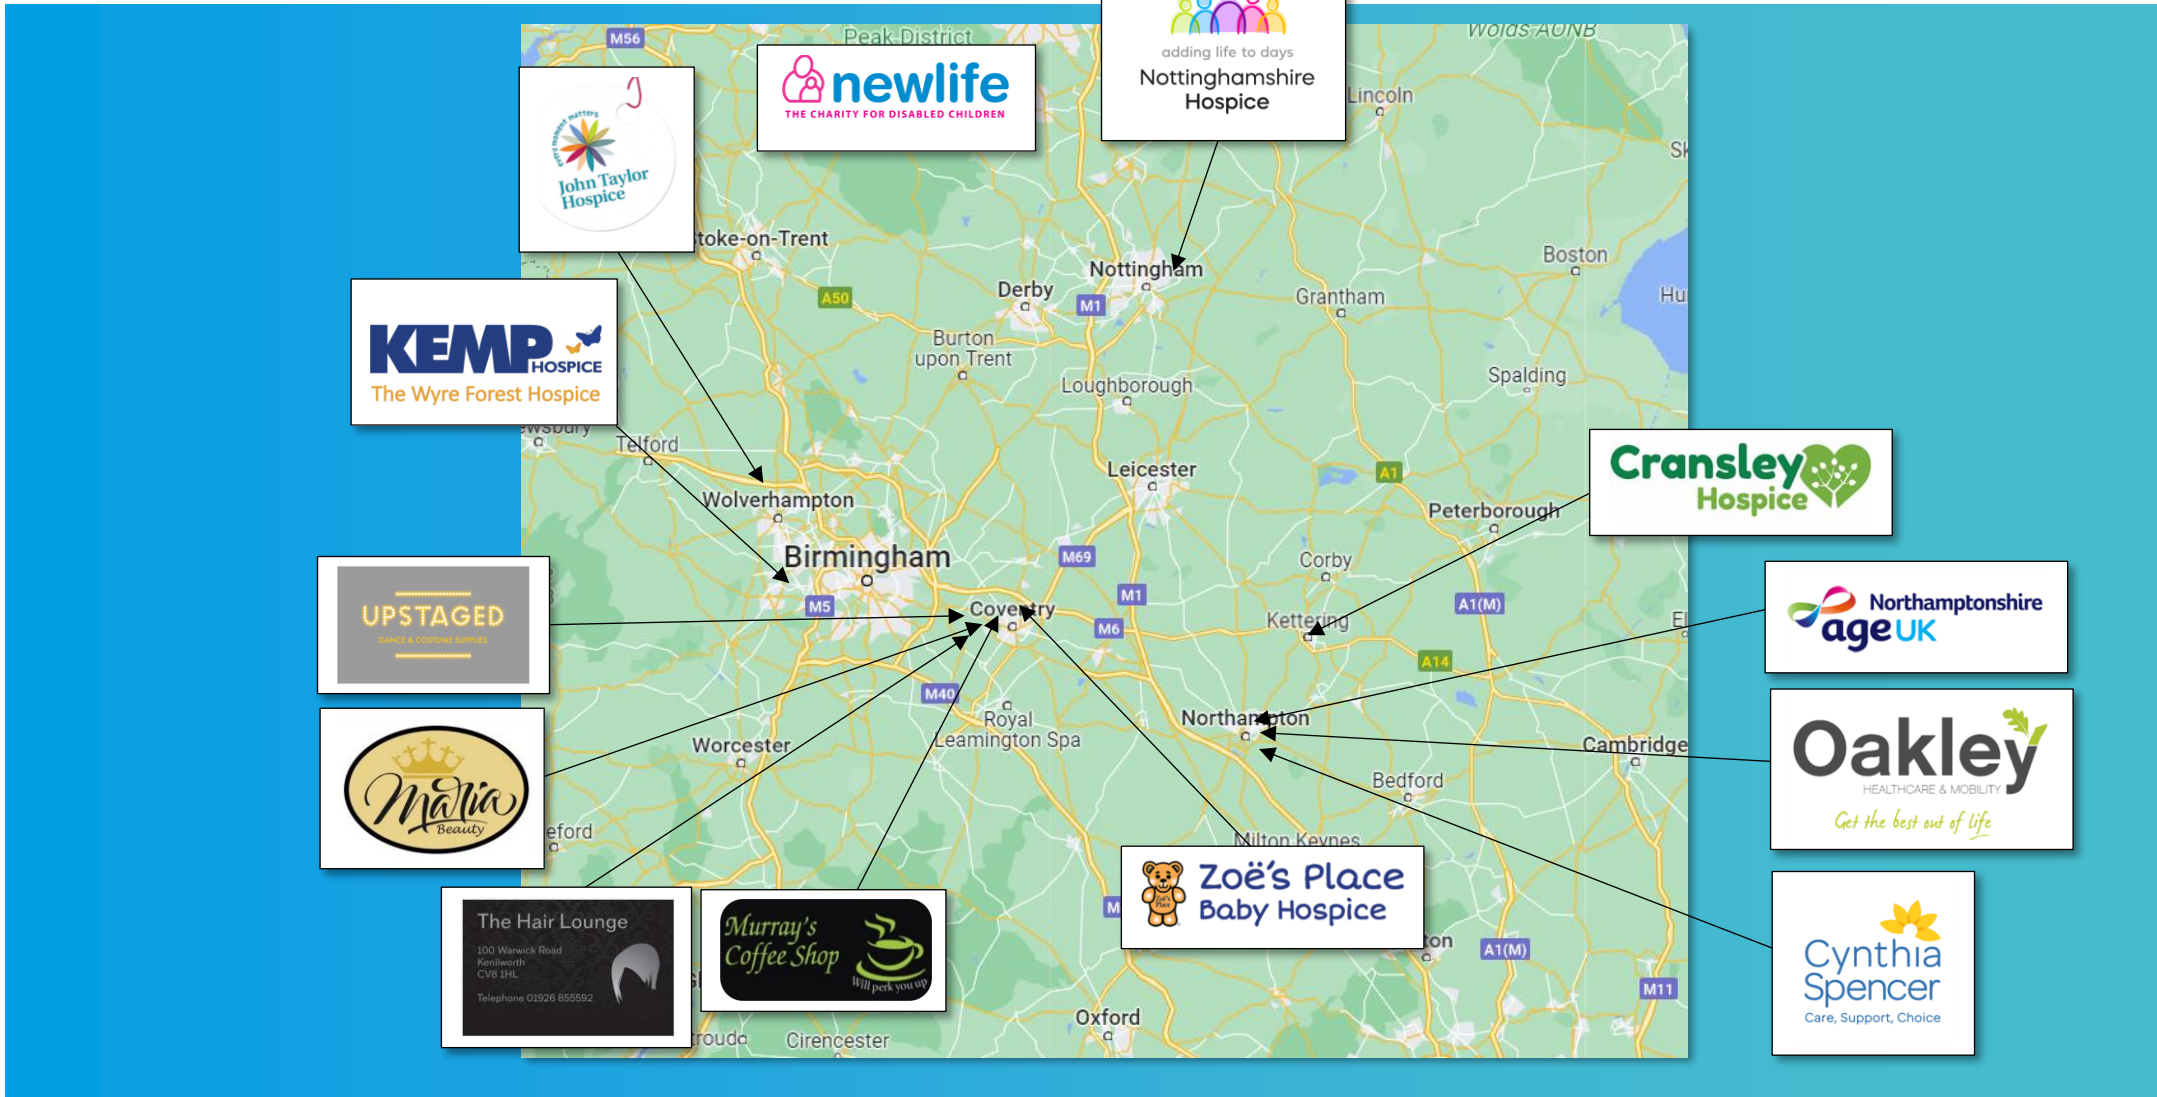

The Midlands