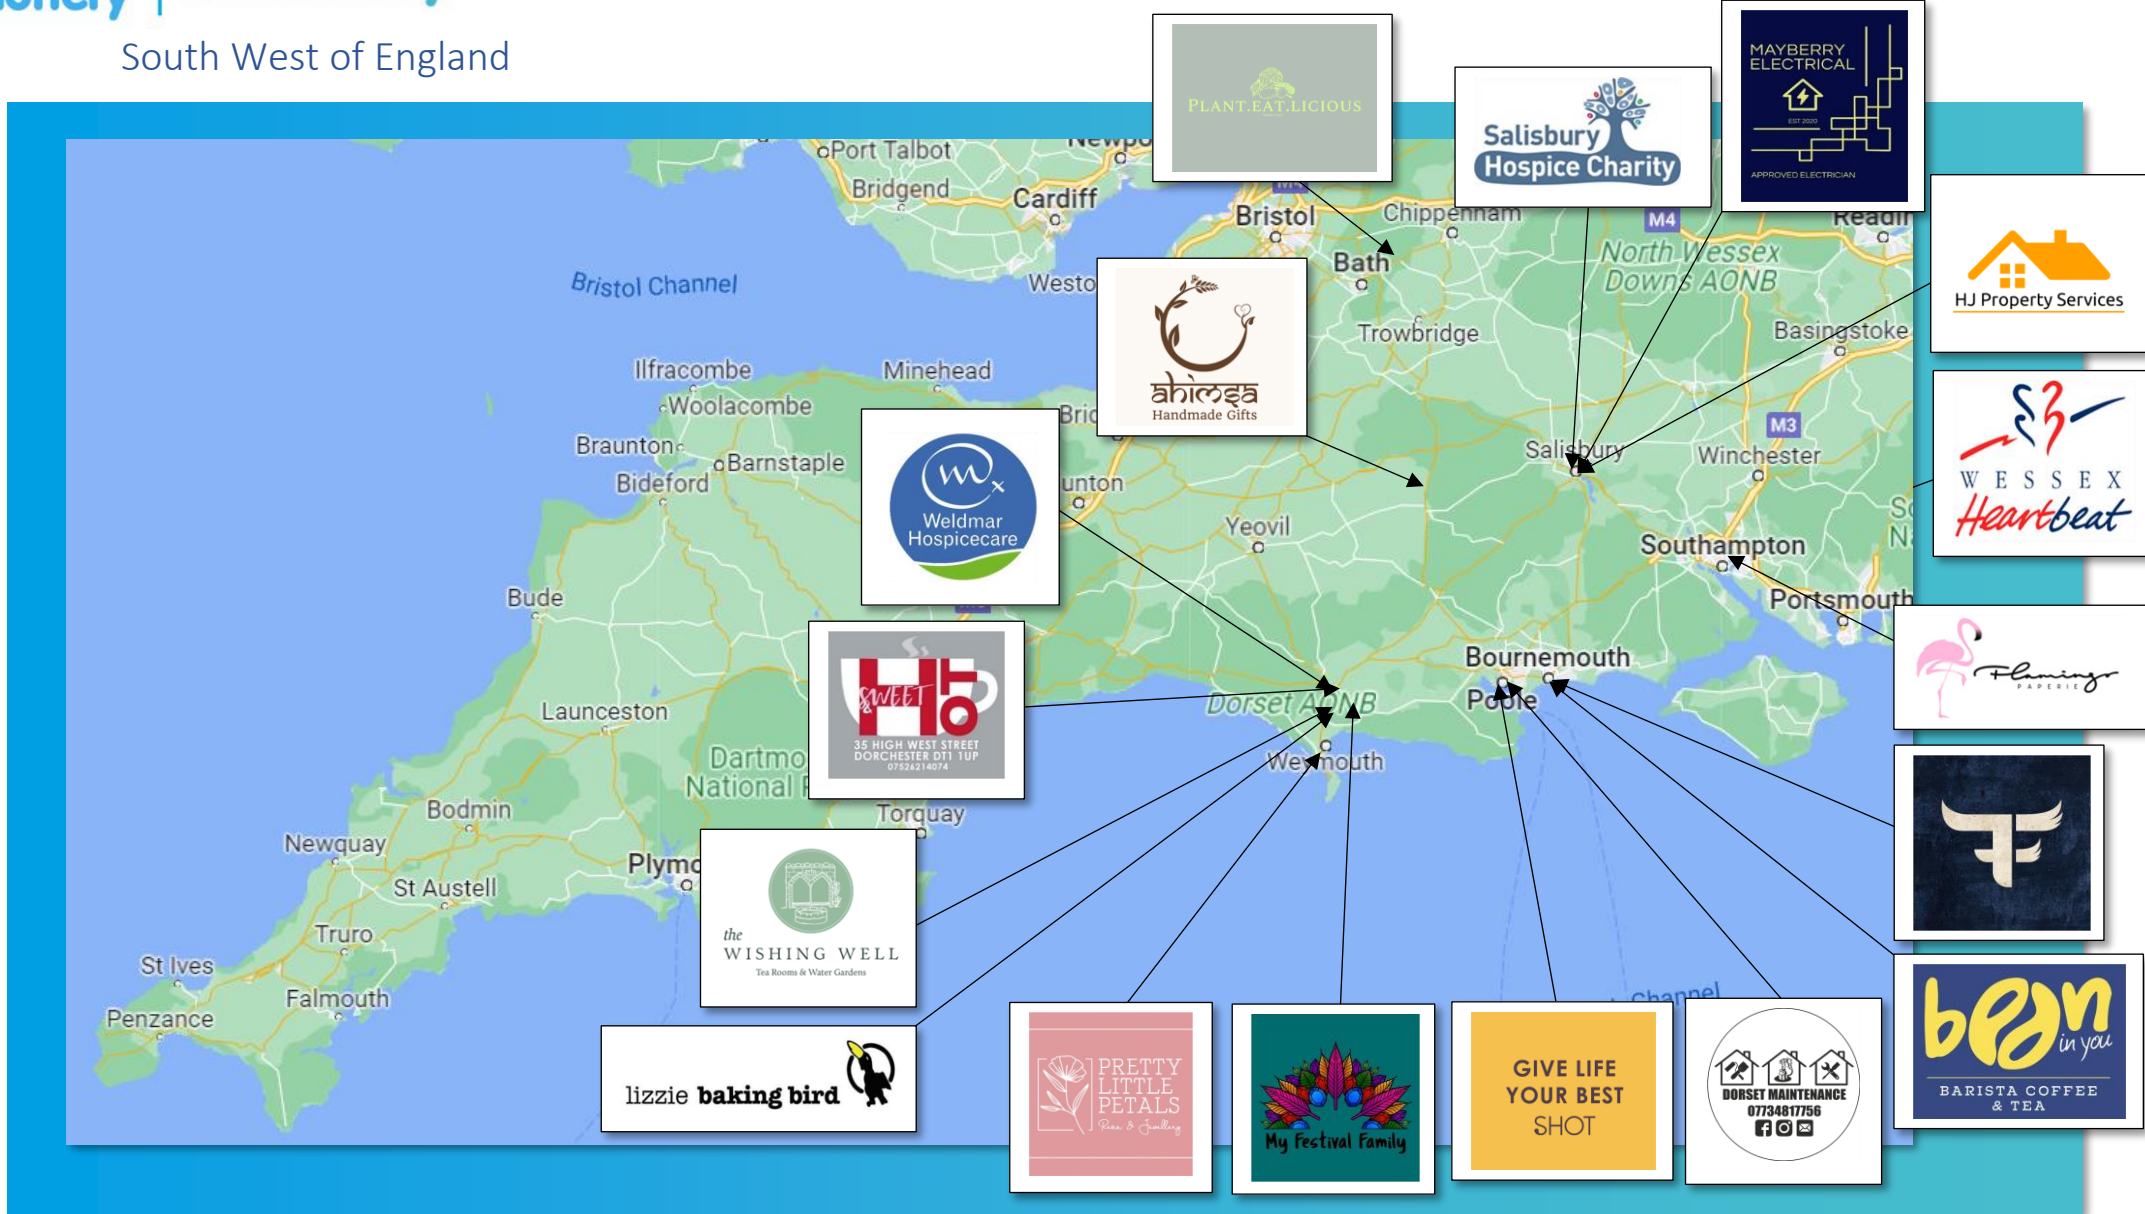

East Anglian Railway Museum – A living heritage site. A working museum dedicated to preserving the history of railways in the Eastern Countries, our Victorian buildings, restored trains & working signal boxes tell a story of a time when the railway was one of the largest employers in the region. Open Weekends & Wednesday from 10am to 4pm & with events thought the year.

Estuary Wine & Tapas Bar - A contemporary and modern venue located in the heart of Manningtree. The inspiration behind Estuary came from our love of Italian Enoteca paired with the interiors of smokey Soho wine bars. We wanted to make the bar a point of difference from the quintessential English pubs within the local area by focusing on fine wines, cold tapas and gins.

South East of England

| | |
|---|--|
|  <p>Edith & Blanche - Welcome to Edith and Blanche, a sustainable alternative for children's clothing and textiles. Edith and Blanche is a family owned and operated business with the goal of creating high quality, ethically sourced, and thoughtfully produced products.</p> <p>Webpage: www.edithandblanche.com</p> <p>Contact: Catherine & Michelle Baranda - edithandblanche@gmail.com</p> <p>Discount: 15% off entire store using code Playandsavespring21 at checkout. Excluding sale items. Can't be bundled with any other offer.</p> | |
| |  <div data-bbox="1406 643 2022 815" style="border: 1px solid black; padding: 10px;"> <p>For more details on how to support your local community and promote your business on our websites and social media pages, you're welcome to contact playandsave@yhlhospices.org.uk</p> </div> |
| | |

South West of England

Bean in You - We are a Bournemouth based Barista Coffee van attending events and serving you beautifully hot coffee! We are also proud to be working alongside AFC Bournemouth Academy. You can find Josh and the Team at Canford Park SANG from 9am to 5pm.